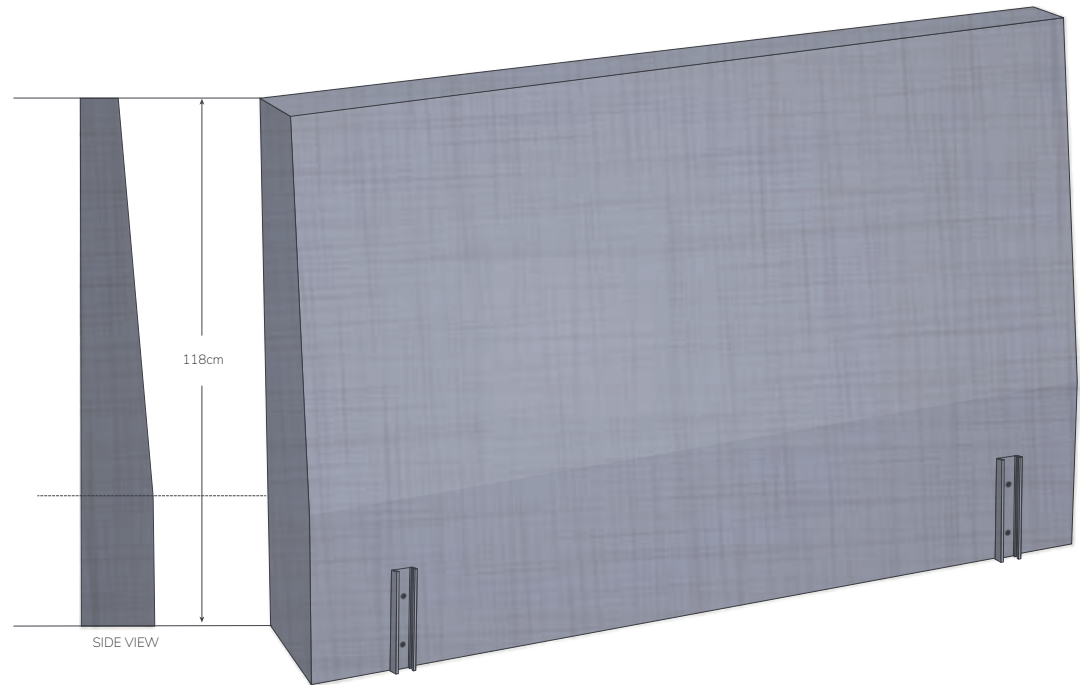

# PORTSEA

Simple design and lightweight makes installation easier. Most economical of the range.

-Available with buttons

Single	Long single	King single	Double	Queen	King	Custom size
105cm	105cm	120cm	151cm	166cm	196cm	Available

# NOWRA

A basic yet thoughtful contemporary design. Thin at the top, gradually becoming wider.

-Available with buttons

Single	Long single	King single	Double	Queen	King	Custom size
105cm	105cm	120cm	151cm	166cm	196cm	Available