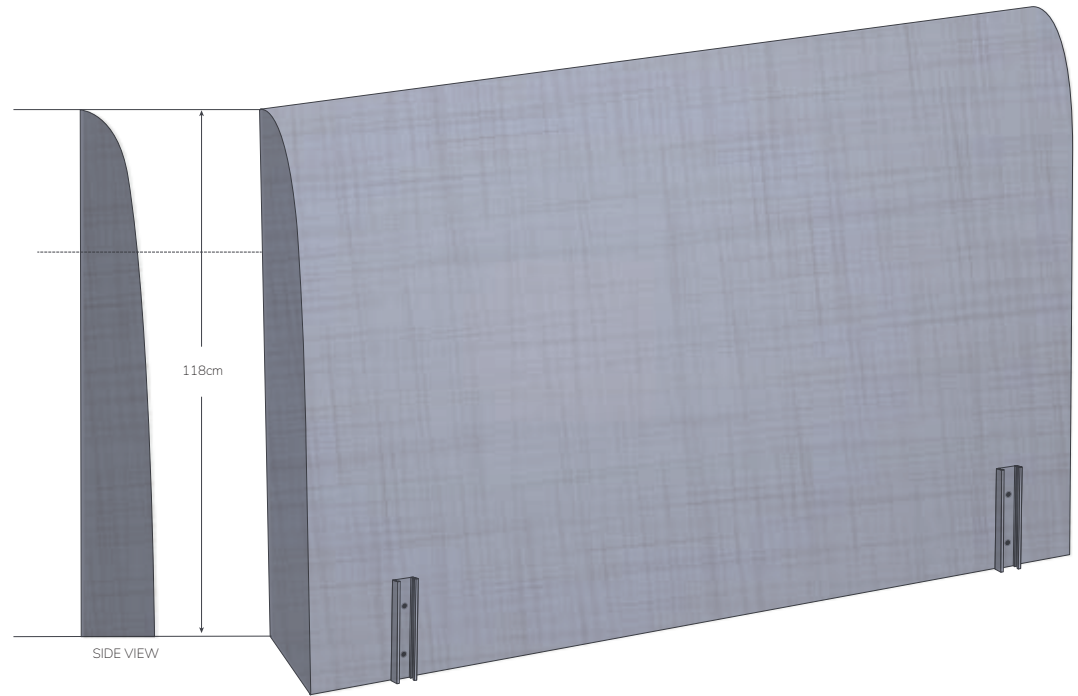

# LORNE

Elegant design with a round curve at the top.  
Suits all bedrooms.

-Available with buttons

Single	Long single	King single	Double	Queen	King	Custom size
105cm	105cm	120cm	151cm	166cm	196cm	Available

# TARLEE

Modern design with extended slope.  
Suits all demographics.

-Available with buttons

Single	Long single	King single	Double	Queen	King	Custom size
105cm	105cm	120cm	151cm	166cm	196cm	Available