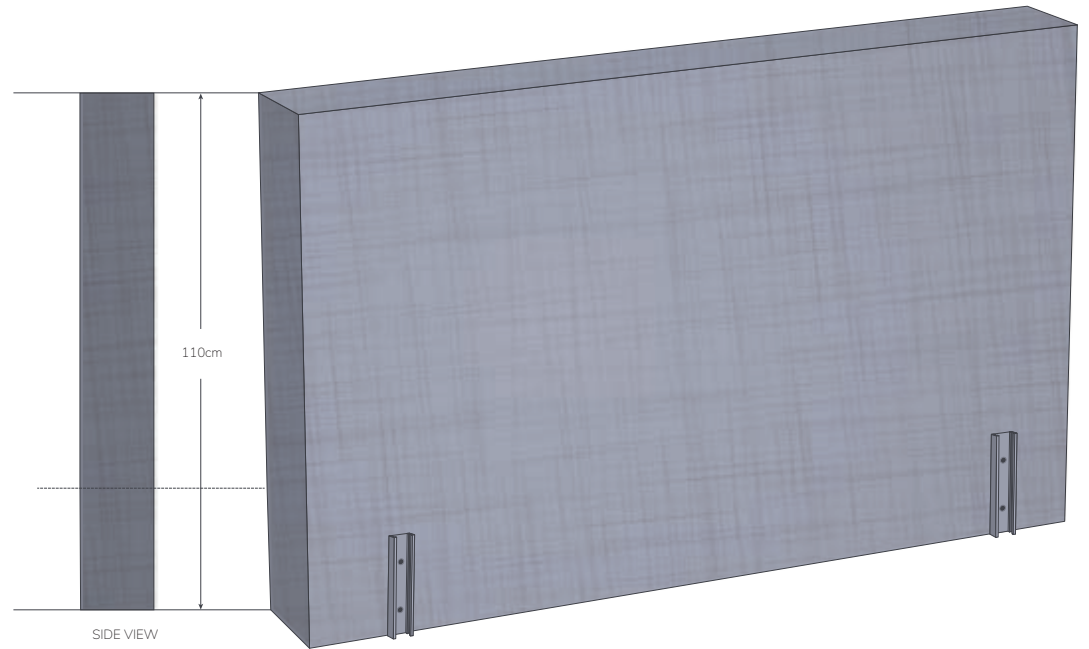

## NUMBER OF BUTTONS

---

Queen : 14

King : 18

Double : 12

King Single : 10

Single : 8

TWO ROWS

# PORTSEA

Simple design and lightweight makes installation easier. Most economical of the range.

-Available with buttons

Single	Long single	King single	Double	Queen	King	Custom size
105cm	105cm	120cm	151cm	166cm	196cm	Available

# NOWRA

A basic yet thoughtful contemporary design. Thin at the top, gradually becoming wider.

-Available with buttons

Single	Long single	King single	Double	Queen	King	Custom size
105cm	105cm	120cm	151cm	166cm	196cm	Available