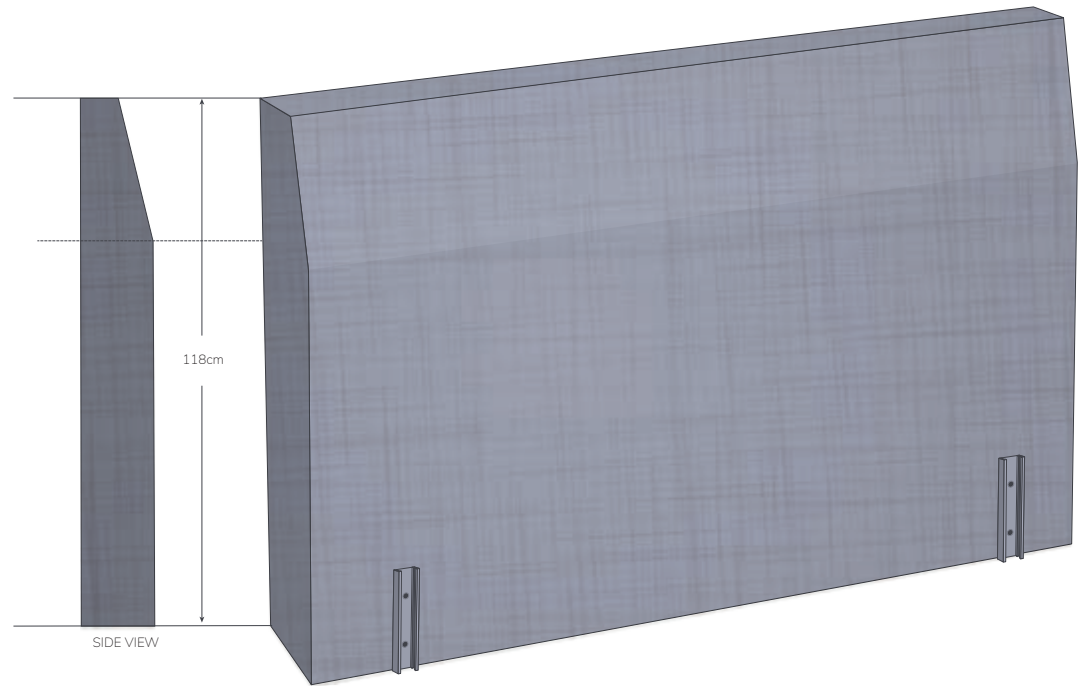

HASTINGS

A contemporary design if it's against a wall, it's perfect to sit against while reading.

-Available with buttons

Single

Long single

King single

Double

Queen

King

Custom size

105cm

105cm

120cm

151cm

166cm

196cm

Available